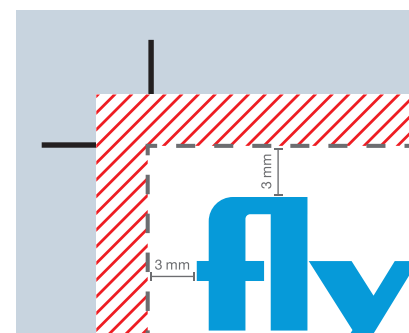

SUGGESTION!

Dimensions de base:	495 x 495 x 1107 mm Aussenmass oben (L/L/H) 650 x 650 x 1107 mm Aussenmass unten (L/L/H)
Poids:	3 kg
Marge (débord):	10 mm
Résolution:	Optimal 300 dpi (au moins 150 dpi)
Mode couleur:	CMJN
Traits de coupe:	aucuns
Format de fichier:	PDF, JPG, TIF, EPS, PSD, AI
Écritures:	Écritures converties en courbes
Suppléments:	Conversion de fichiers Office (Word, Powerpoint, Excel, Publisher)

-  Bleed difference
-  Trim marks
-  Cutting edge

Vector data can be enlarged without losing image quality and files are small in size!

The design can be applied to the entire document.

Folding lines (black) can be used as a design guideline.

TIP!

Basic dimensions:	495 x 495 x 1107 mm Aussenmass oben (LxWxH) 650 x 650 x 1107 mm Aussenmass unten (LxWxH)
Weight:	3 kg
Bleed:	10 mm
Resolution:	Optimum 300 dpi (minimum 150 dpi)
Colour mode:	CMYK
Trim marks:	none
File formats:	PDF, JPG, TIF, EPS, PSD, AI
Fonts:	Fonts converted into curves
Additional fees:	Conversion of Office files (Word, PowerPoint, Excel, Publisher)